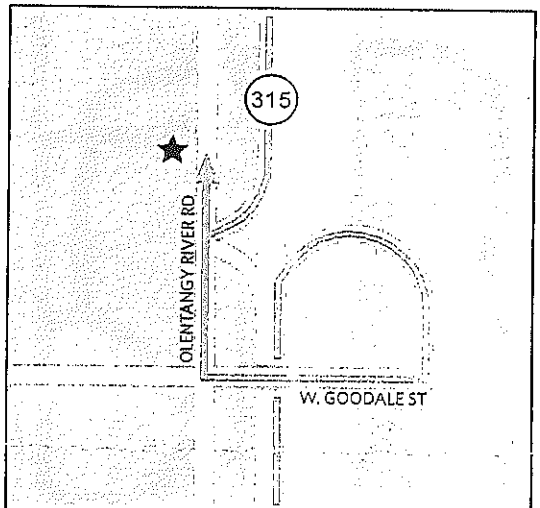

From the West (Springfield, Dayton and Indianapolis)

Take any major highway to I-70.
Take I-70 east to I-670 east.
Take I-670 east to SR 315 north.
Take the Goodale Street/Grandview Heights exit.
Turn right onto W. Goodale Street
Turn right onto Olentangy River Road.
The Eye and Ear Institute will be on your left.

★ **Eye and Ear Institute**
915 Olentangy River Rd
Columbus, OH 43212

www.medicalcenter.osu.edu

Smoking and the use of tobacco products are not permitted inside or outside of any OSU Medical Center building.