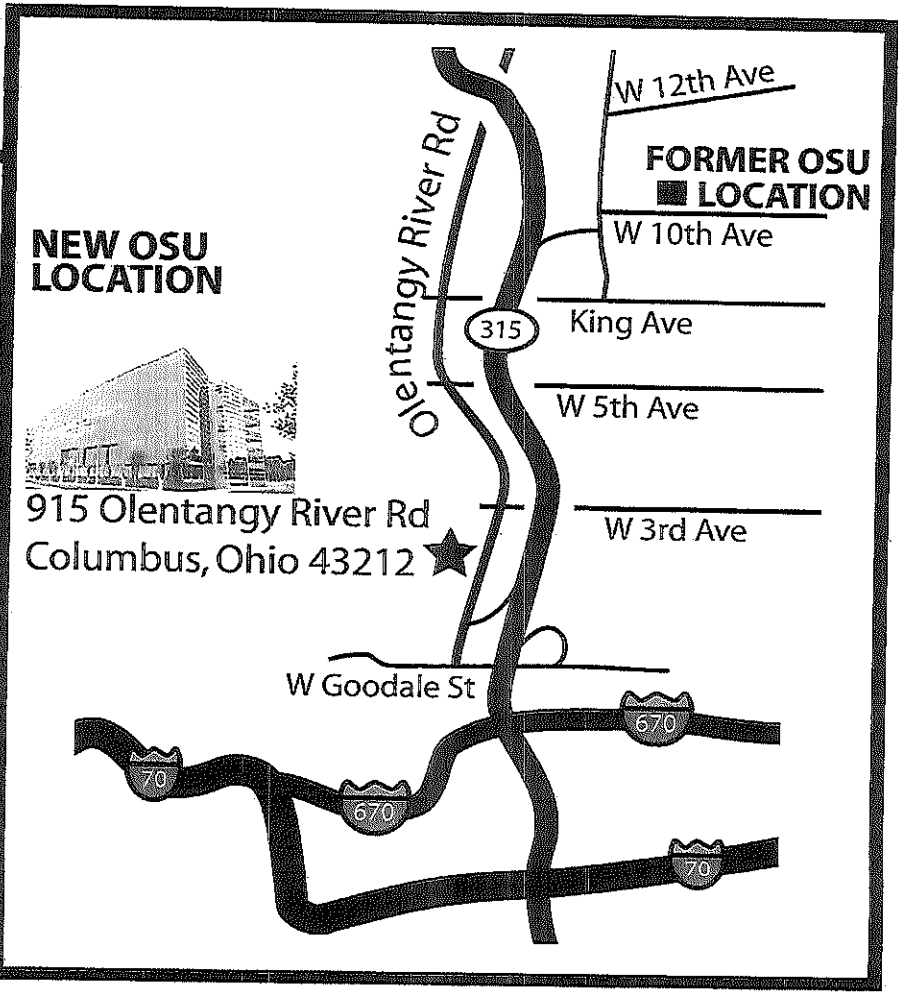

915 Olentangy River Road
Columbus, Ohio 43212
(614) 293-8116

From North:
Take 315S to Goodale St./Grandview Heights Exit
Turn right onto Olentangy River Rd.
Drive 0.2 miles, OSU Eye & Ear Institute on left

Driving Directions to Eye and Ear Institute

From the North (Sandusky, Delaware and Cleveland)

Take any major highway to I-270.
Take I-270 west toward Dayton.
Merge onto 315 south toward Columbus.
Take the Goodale Street/Grandview Heights exit.
Turn right onto Olentangy River Road.
The Eye and Ear Institute will be on your left.

From the South (Circleville, Chillicothe, Portsmouth and Cincinnati)

Take any major highway to I-71.
Take I-71 to SR 315 north.
Take Goodale Street/Grandview Heights exit.
Turn right onto W. Goodale Street.
Turn right onto Olentangy River Road.
The Eye and Ear Institute will be on your left.

From the East (Newark, Zanesville and Pittsburgh)

Take any major highway to I-70.
Take I-70 west to SR 315 north.
Take the Goodale Street/Grandview Heights exit.
Turn right onto W. Goodale Street.
Turn right onto Olentangy River Road.
The Eye and Ear Institute will be on your left.