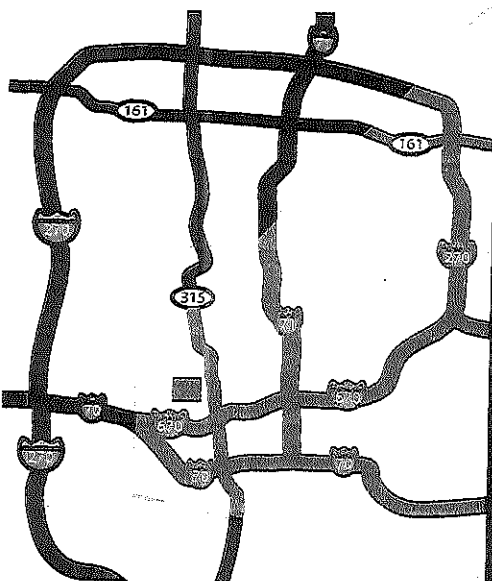

915 Olentangy River Road
Columbus, Ohio 43212
(614) 293-8116

From North:
Take 315S to Goodale St./Grandview Heights Exit
Turn right onto Olentangy River Rd.
Drive 0.2 miles, OSU Eye & Ear Institute on left

From: South:
Take 315N to Goodale St./Grandview Heights Exit
Turn right onto W. Goodale St.
In 0.2 miles, turn right onto Olentangy River Rd.
Drive 0.3 miles, OSU Eye & Ear Institute on left

From West:
Take 70E to 315N
In 0.5 miles, take Goodale St./Grandview Heights Exit
Turn right onto W. Goodale St.
In 0.2 miles, turn right onto Olentangy River Rd.
Drive 0.3 miles, OSU Eye & Ear Institute on left

From East:
Take 70W to 315N
In 1.4 miles, take Goodale St./Grandview Heights Exit
Turn right onto W. Goodale St.
In 0.2 miles, turn right onto Olentangy River Rd.
Drive 0.3 miles, OSU Eye & Ear Institute on left

Driving Directions to Eye and Ear Institute

From the North (Sandusky, Delaware and Cleveland)

Take any major highway to I-270.
Take I-270 west toward Dayton.
Merge onto 315 south toward Columbus.
Take the Goodale Street/Grandview Heights exit.
Turn right onto Olentangy River Road.
The Eye and Ear Institute will be on your left.