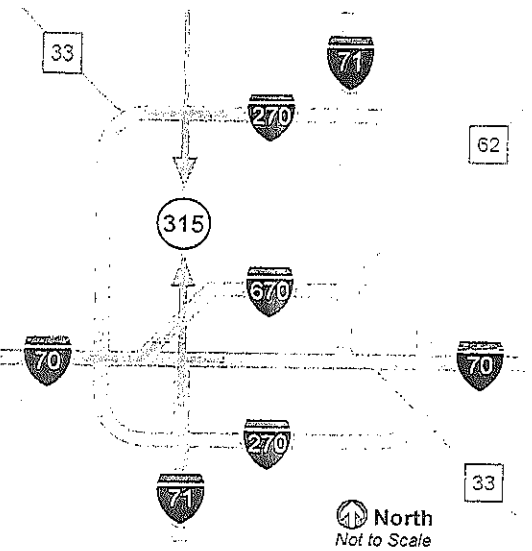

From: South:
Take 315N to Goodale St./Grandview Heights Exit
Turn right onto W. Goodale St.
In 0.2 miles, turn right onto Olentangy River Rd.
Drive 0.3 miles, OSU Eye & Ear Institute on left

From West:
Take 70E to 315N
In 0.5 miles, take Goodale St./Grandview Heights Exit
Turn right onto W. Goodale St.
In 0.2 miles, turn right onto Olentangy River Rd.
Drive 0.3 miles, OSU Eye & Ear Institute on left

From East:
Take 70W to 315N
In 1.4 miles, take Goodale St./Grandview Heights Exit
Turn right onto W. Goodale St.
In 0.2 miles, turn right onto Olentangy River Rd.
Drive 0.3 miles, OSU Eye & Ear Institute on left

Driving Directions to Eye and Ear Institute

From the North (Sandusky, Delaware and Cleveland)

Take any major highway to I-270.
Take I-270 west toward Dayton.
Merge onto 315 south toward Columbus.
Take the Goodale Street/Grandview Heights exit.
Turn right onto Olentangy River Road.
The Eye and Ear Institute will be on your left.

From the South (Circleville, Chillicothe, Portsmouth and Cincinnati)

Take any major highway to I-71.
Take I-71 to SR 315 north.
Take Goodale Street/Grandview Heights exit.
Turn right onto W. Goodale Street.
Turn right onto Olentangy River Road.
The Eye and Ear Institute will be on your left.